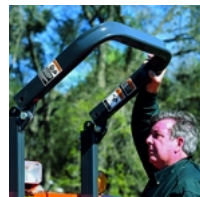

Pure Animal

affordable

A Long List of Standard Features

Designed for Comfort

Tilt-wheel steering and an adjustable seat lets you settle in for a comfortable ride. Flat deck, wide step-through area and grab handles allow you to step aboard and dismount with ease.

Added Convenience

Foldable ROPS let you get close when working around trees or entering enclosed areas. Adjustable 3-point hitch enables fast and simple attachment hook-up and accurate operation. Removable engine panels let you check service points with ease.

Rugged Performance

4WD and differential lock give you power when you need it most. Foot and hand accelerators provide greater freedom and control. Sturdy front, rear or mid-mount PTOs deliver serious power to a wide range of attachments.