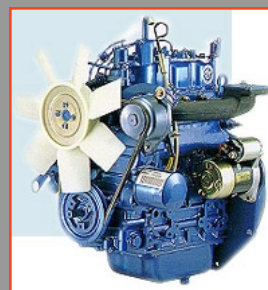

Attractive Options

Dress up your tractor with a number of options such as agricultural tires (standard), turf tires, or industrial tires, front weights, and sun shades. DK 50 and DK 65 come with an optional cab for the comfort of a climate-controlled atmosphere. Cab models feature radio/cassette, air conditioning, windshield wiper/washer, tip-up roof and door props for excellent ventilation.

Proven Daedong Engine

Powered by a liquid-cooled, fuel efficient, 3-cylinder or 4-cylinder Daedong diesel engine.